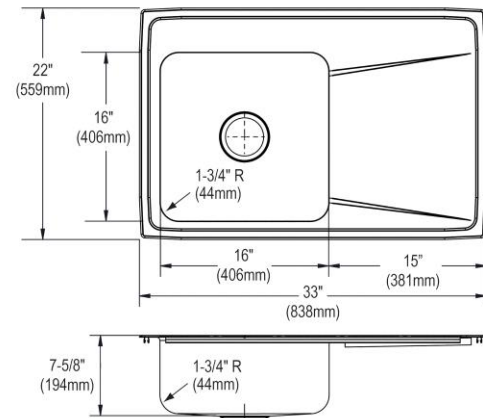

PART: _____ QTY: _____
PROJECT: _____
CONTACT: _____
DATE: _____
NOTES: _____
APPROVAL: _____

In keeping with our policy of continuing product improvement, Elkay reserves the right to change product specifications without notice. Please visit elkay.com for the most current version of Elkay product specification sheets. This specification describes an Elkay product with design, quality, and functional benefits to the user. When making a comparison of other producers' offerings, be certain these features are not overlooked.