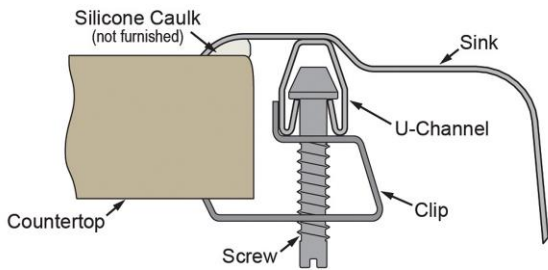

**Hole Drilling Configurations:**

1-1/2" (38mm) Diameter Faucet Holes on 4" (102mm) Centers

**Installation Profile:**

Optional Accessories		
<a href="#">CB1713</a>	Elkay Hardwood 13-1/2" x 17" x 1" Cutting Board <a href="#">Spec Sheet (PDF)</a>	
<a href="#">CBS1316</a>	Elkay Hardwood 14-1/2" x 17" x 3/4" Cutting Board <a href="#">Spec Sheet (PDF)</a>	
<a href="#">LK99</a>	Elkay Deluxe 3-1/2" Drain Type 304 Stainless Steel Body Strainer Basket Rubber Seal and Tailpiece <a href="#">Spec Sheet (PDF)</a>	
<a href="#">LKGT1041CR</a>	Elkay Gourmet Single Hole Kitchen Faucet Pull-out Spray and Lever Handle with Hi and Mid-rise Base Options Chrome <a href="#">Spec Sheet (PDF)</a>	
<a href="#">LKGT1041NK</a>	Elkay Gourmet Single Hole Kitchen Faucet Pull-out Spray and Lever Handle with Hi and Mid-rise Base Options Brushed Nickel <a href="#">Spec Sheet (PDF)</a>	