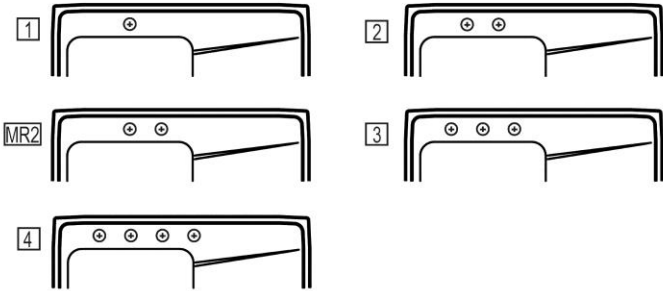

**Hole Drilling Configurations:**

1-1/2" (38mm) Diameter Faucet Holes on 4" (102mm) Centers

**Installation Profile:**

Optional Accessories		
<a href="#">CB1713</a>	Elkay Hardwood 13-1/2" x 17" x 1" Cutting Board <a href="#">Spec Sheet (PDF)</a>	
<a href="#">CBS1316</a>	Elkay Hardwood 14-1/2" x 17" x 3/4" Cutting Board <a href="#">Spec Sheet (PDF)</a>	
<a href="#">LK99</a>	Elkay Deluxe 3-1/2" Drain Type 304 Stainless Steel Body Strainer Basket Rubber Seal and Tailpiece <a href="#">Spec Sheet (PDF)</a>	
<a href="#">LKGT1041CR</a>	Elkay Gourmet Single Hole Kitchen Faucet Pull-out Spray and Lever Handle with Hi and Mid-rise Base Options Chrome <a href="#">Spec Sheet (PDF)</a>	
<a href="#">LKGT1041NK</a>	Elkay Gourmet Single Hole Kitchen Faucet Pull-out Spray and Lever Handle with Hi and Mid-rise Base Options Brushed Nickel <a href="#">Spec Sheet (PDF)</a>	